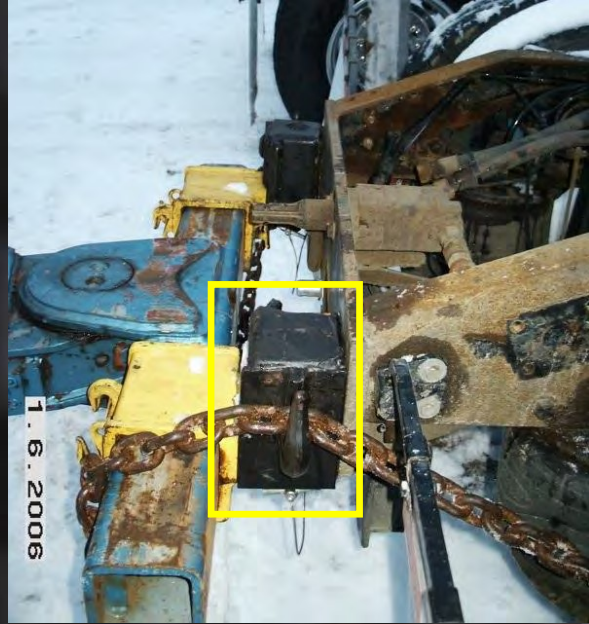

Chain Hook Adapters

124002229 (lh/rh pr)

Optional on All Models,
Suggested V-70 and Larger Only