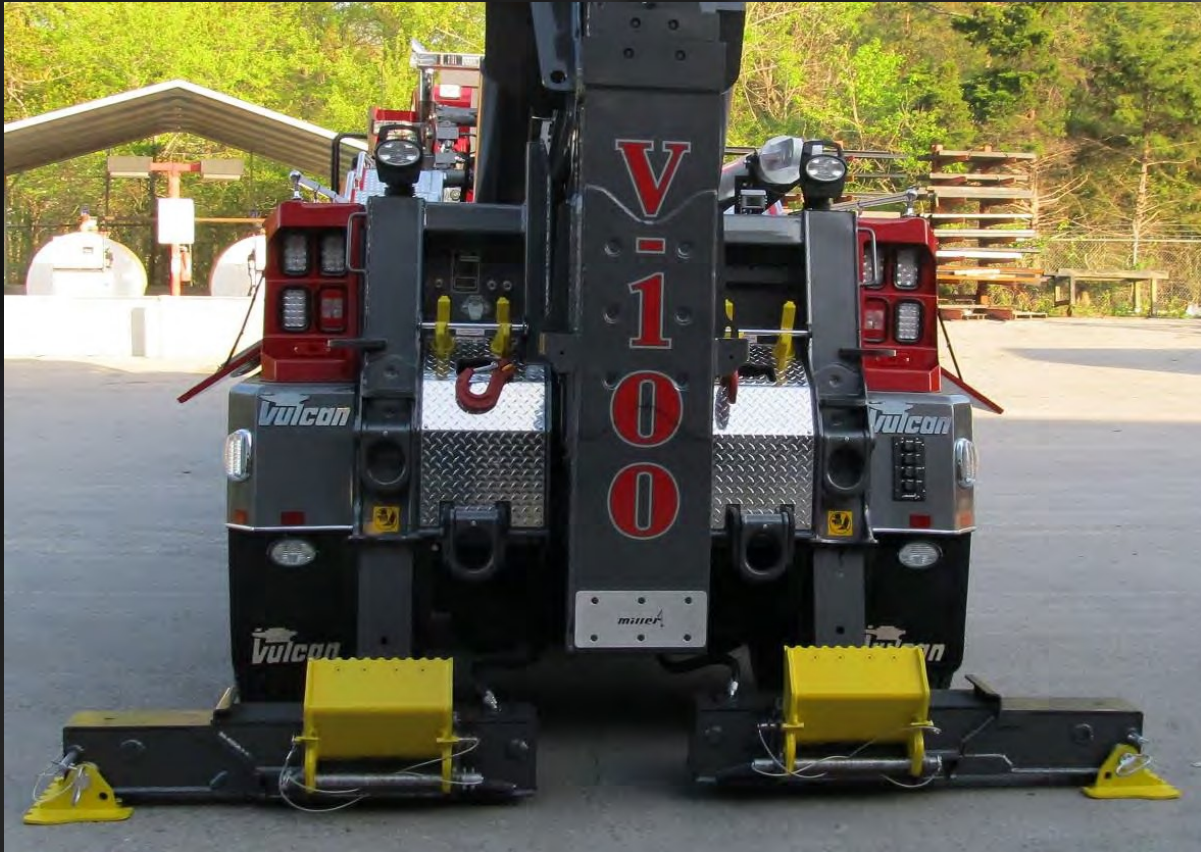

XP Rear Outriggers

124004457