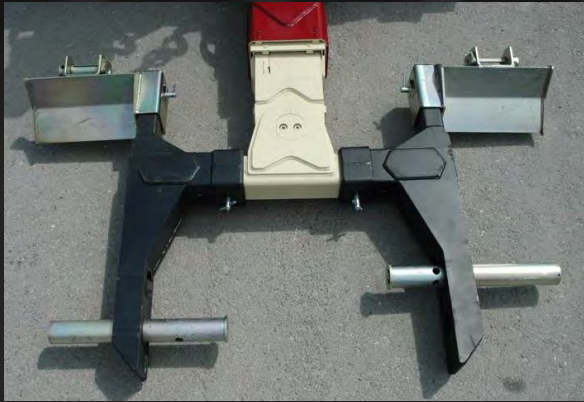

Convert-a-Ball
174017093

Includes Adapter Shank Shown on the Tow Ball Adapter

Requires 124002211 Pintle Hook Kit

Euro Bus Lift

124002467 Optional on V-70 and Larger units, 5" x 5" crossbar

5x5 Bus Lift

124001914 - Optional on V-70 and Larger Units, 5" x 5" crossbar