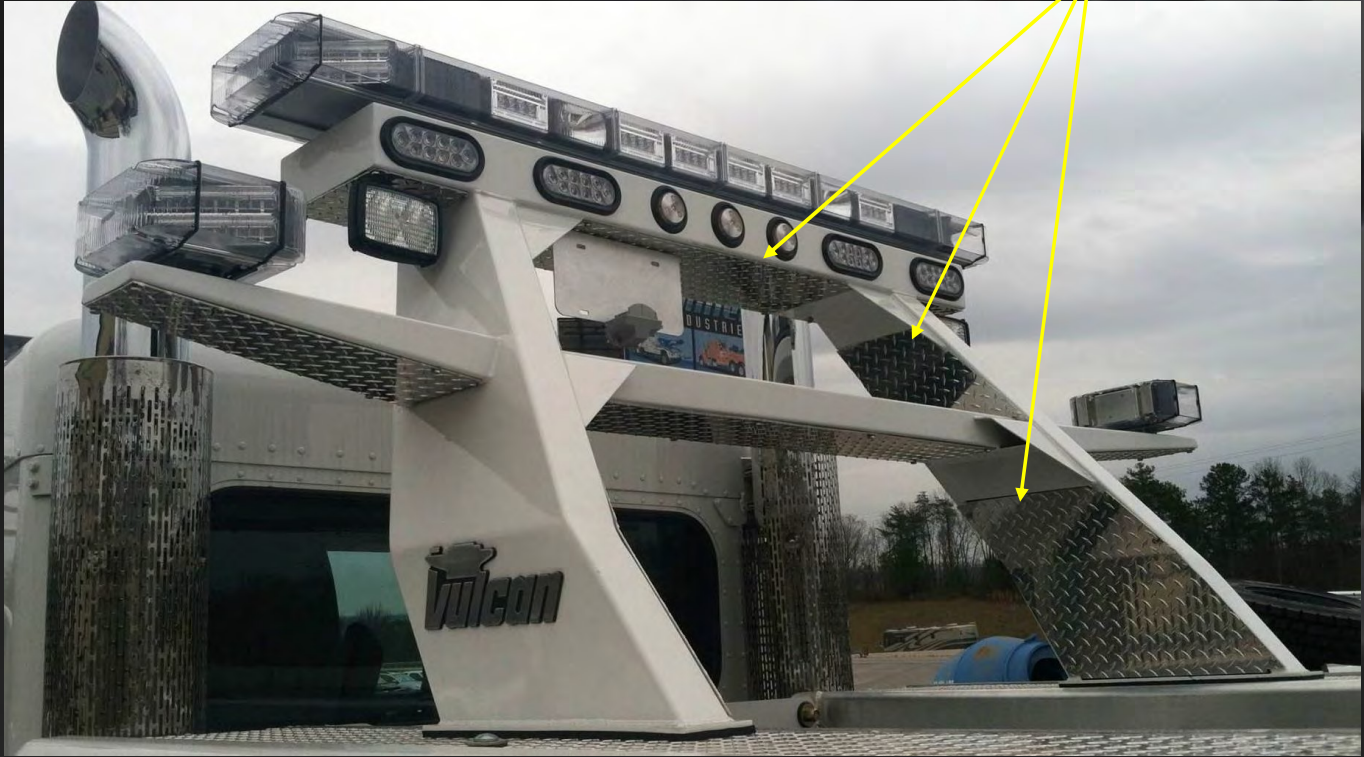

Optional Pylon (V30 - V100)

37" – 124002740 (Dress Up Kit Included)

47" – 124003001 (Dress Up Kit Included)

Optional Pylon Aluminum Dressup Kit 946171000

Optional Lights Shown