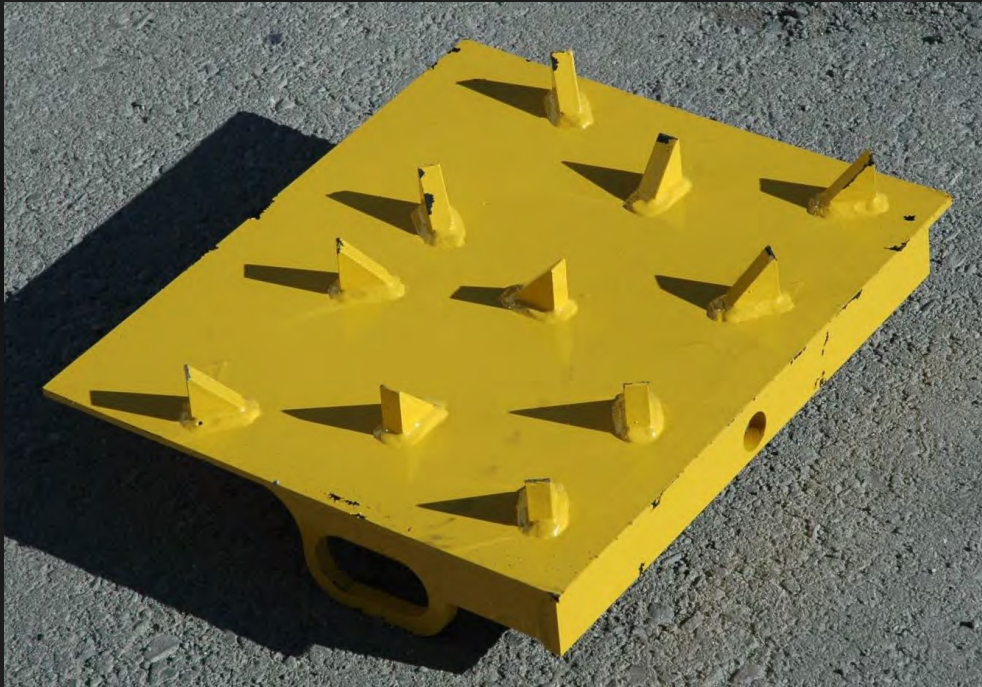

XP Rear Outriggers

124004457

XP Spade (each)

124002619

Ground Penetrating Plate

124004091

Fits XP units
Sold each, includes a pin

SP Side Pullers