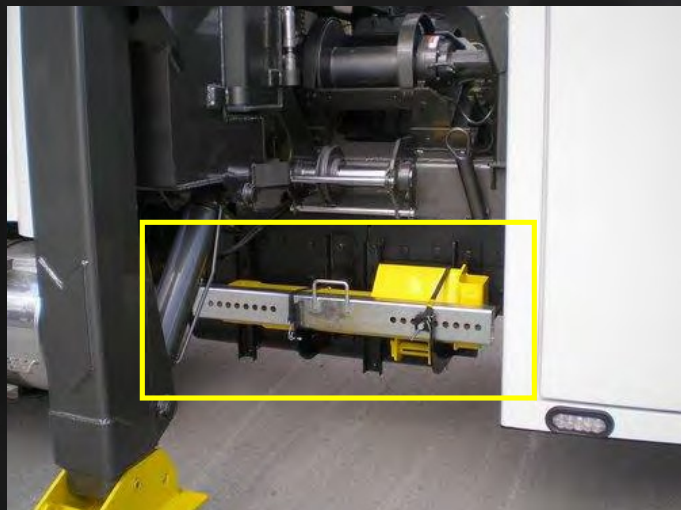

Bus Lift Storage System (Frame Mounted)

124002525 For 5" Tall Crossbar

Can be used with both 124001914 (Heavy Duty) and
124004079 (Extra Heavy Duty) lift systems