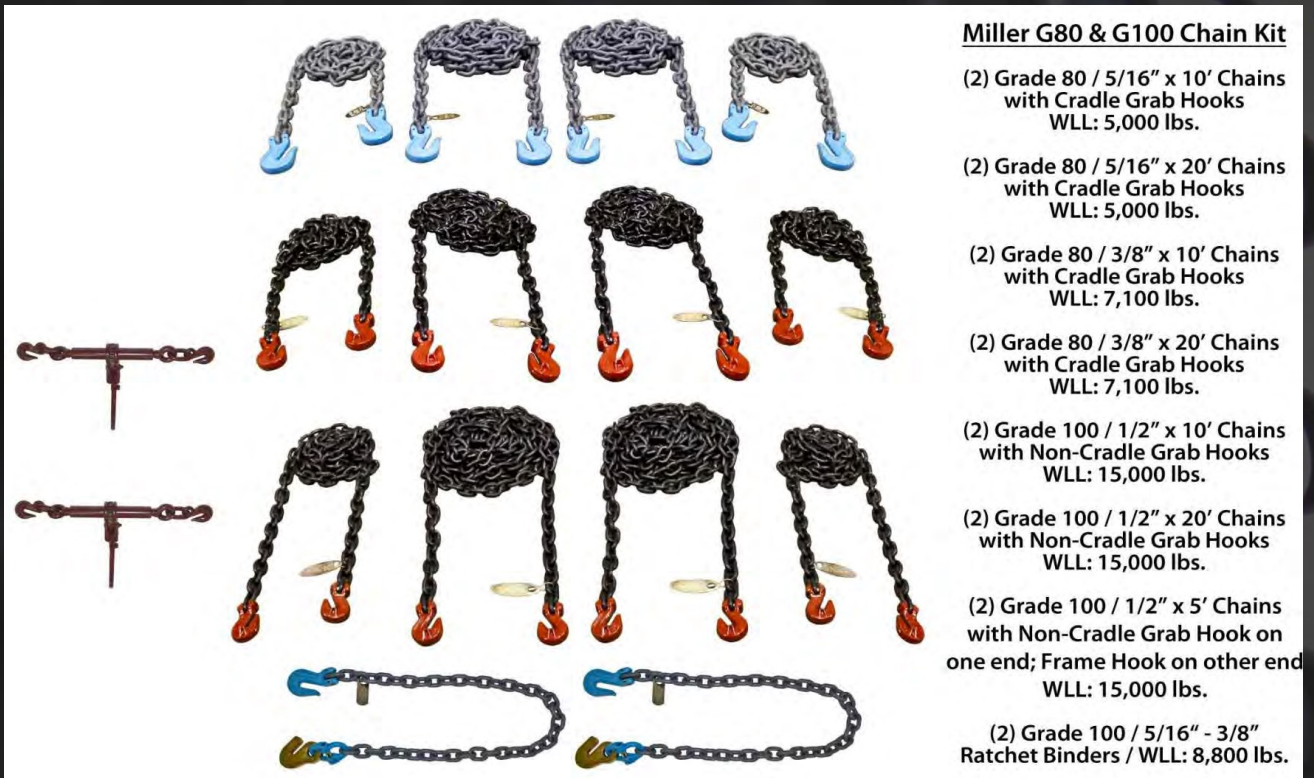

Tailboard Remote

124001979 - Optional on All Units

New rocker switch style replaces push-button style

**Shackles, Straps, Chains,
Snatch Blocks
and Related Items**

Alloy Screw-Pin Shackle Kit

124004083 - The shackle kit was made to fit with the Endless Loop Strap Kit (124002697, Sold Separately)

Kit Includes:

- 2 ea) 1 1/4" Alloy Master Links 18 Ton
 - 2 ea) 1" Alloy Screw-Pin Shackles 8 1/2 Ton
 - 6 ea) 1 1/4" Alloy Screw-Pin Shackles 12 Ton
 - 2 ea) 1 1/2" Alloy Screw-Pin Shackles 17 Ton
- All Made in USA

Optional on all models

Endless Loop Strap Kit

124002697

COLOR CODE	CAPACITIES IN POUNDS			MINIMUM LENGTH	INCLUDES TWO EACH
	VERTICAL	CHOKER	BASKET		
YELLOW	8400	6720	16800	3 FT	4 FT, 6FT
RED	13200	10560	26400	3 FT	8 FT, 12FT
BLUE	21200	17000	42400	6 FT	12 FT, 16 FT

Optional on all models

(124004521 is the same kit but without the blue straps, for V-30)

Chain Kit

124004661

Optional on all models, suggested for V-70 and Larger Units

(124002523 is the same kit but without the 1/2" chains, for use with the V-30)