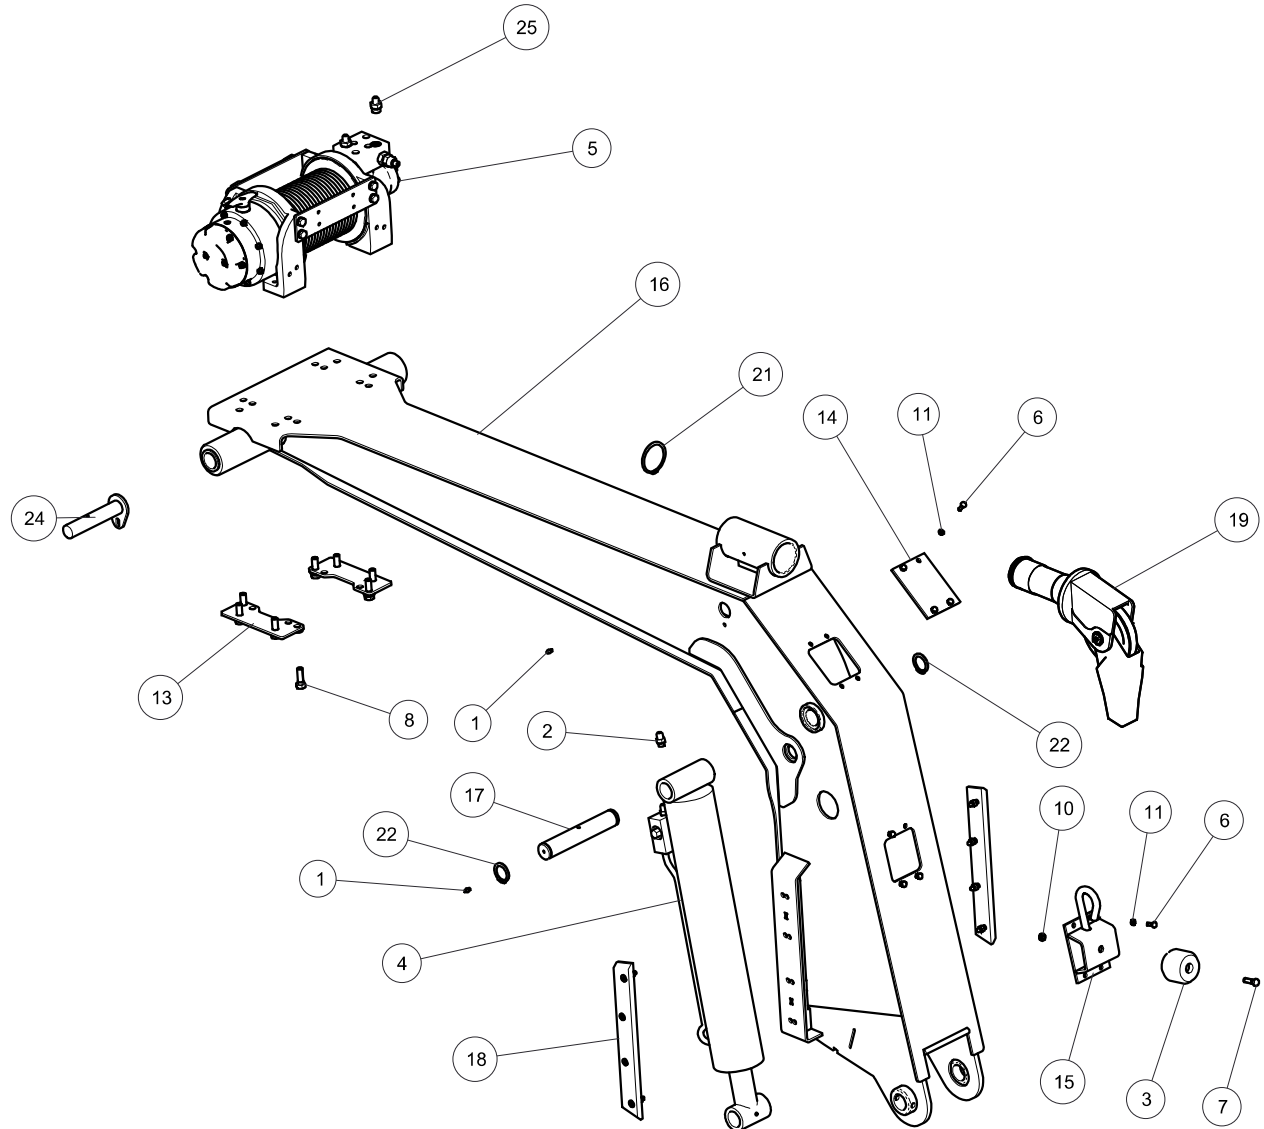

PTC[®]

Test 812 Publication Structure

812 Body Assembly Aluminum

Figure 1. 812 Body Assembly Aluminum

Item No.	Part Number	Part Name	QTY	Remarks
1	0303120	LATCH PADDLE W/GASKET	2	
2	0306680	RUBBER "T" MOUNTS LTI 20203	6	
3	0310602	WASHER, NYLON 1/4"	8	
4	0310653	CLEVIS PIN, 1/4 DIA x 4 Lg.	4	
5	0310709	SPIRAL COTTER PIN	4	
6	0310925	RUBBER BUMP STOP	4	
7	0311507	LIGHT RECT RED LED	4	
8	0311510	LIGHT RECT REVERSE W/REFLEX	2	
9	0311511	LIGHT RECT GROMMET	6	
10	0311512	LIGHT 2.5" RED REFLEX LED	2	
11	0311513	LIGHT 2.5" AMBER REFLEX LED	2	
12	0311516	LIGHT 2.5" GROMMET OPEN BACK	4	

812 Body Assembly Carbon

Figure 2. 812 Body Assembly Carbon.cgm

Item No.	Part Number	Part Name	QTY	Remarks
1	0303120	LATCH PADDLE W/GASKET	2	
2	0306680	RUBBER "T" MOUNTS LTI 20203	6	
3	0310602	WASHER, NYLON 1/4"	8	
4	0310653	CLEVIS PIN, 1/4 DIA x 4 Lg.	4	
5	0310709	SPIRAL COTTER PIN	4	
6	0310925	RUBBER BUMP STOP	4	
7	0311507	LIGHT RECT RED LED	4	
8	0311510	LIGHT RECT REVERSE W/REFLEX	2	
9	0311511	LIGHT RECT GROMMET	6	
10	0311512	LIGHT 2.5" RED REFLEX LED	2	

812 Body Assembly Stainless

Figure 3. 812 Body Assembly Stainless

Item No.	Part Number	Part Name	QTY	Remarks
1	0303120	LATCH PADDLE W/GASKET	2	
2	0306680	RUBBER "T" MOUNTS LTI 20203	6	
3	0310602	WASHER, NYLON 1/4"	8	
4	0310653	CLEVIS PIN, 1/4 DIA x 4 Lg.	4	
5	0310709	SPIRAL COTTER PIN	4	
6	0310925	RUBBER BUMP STOP	4	
7	0311507	LIGHT RECT RED LED	4	
8	0311510	LIGHT RECT REVERSE W/REFLEX	2	
9	0311511	LIGHT RECT GROMMET	6	
10	0311512	LIGHT 2.5" RED REFLEX LED	2	
11	0311513	LIGHT 2.5" AMBER REFLEX LED	2	
12	0311516	LIGHT 2.5" GROMMET OPEN BACK	4	

812 Boom

Figure 4. 812 Boom Figure.cgm

Item No.	Part Number	Part Name	QTY	Remarks
1	0300113	GREASE FITTING, 1/4-28 STR	2	
2	0301522	FITTING, CONN. 6MJ-6MB	2	
3	0306688	TIMBREN SPRING 180 AEON 2 7/8"	1	
4	0310579	CYLINDER 4.0 BORE 19.5 STROKE	1	
5	0310777	WINCH, 8000SP2 W/TENSIONER	1	
25	0310787	FITTING, 8MBSPPOR - 6MJ	2	
6	0400066	SCREW, 1/4-20X3/4 HHC GR5	8	