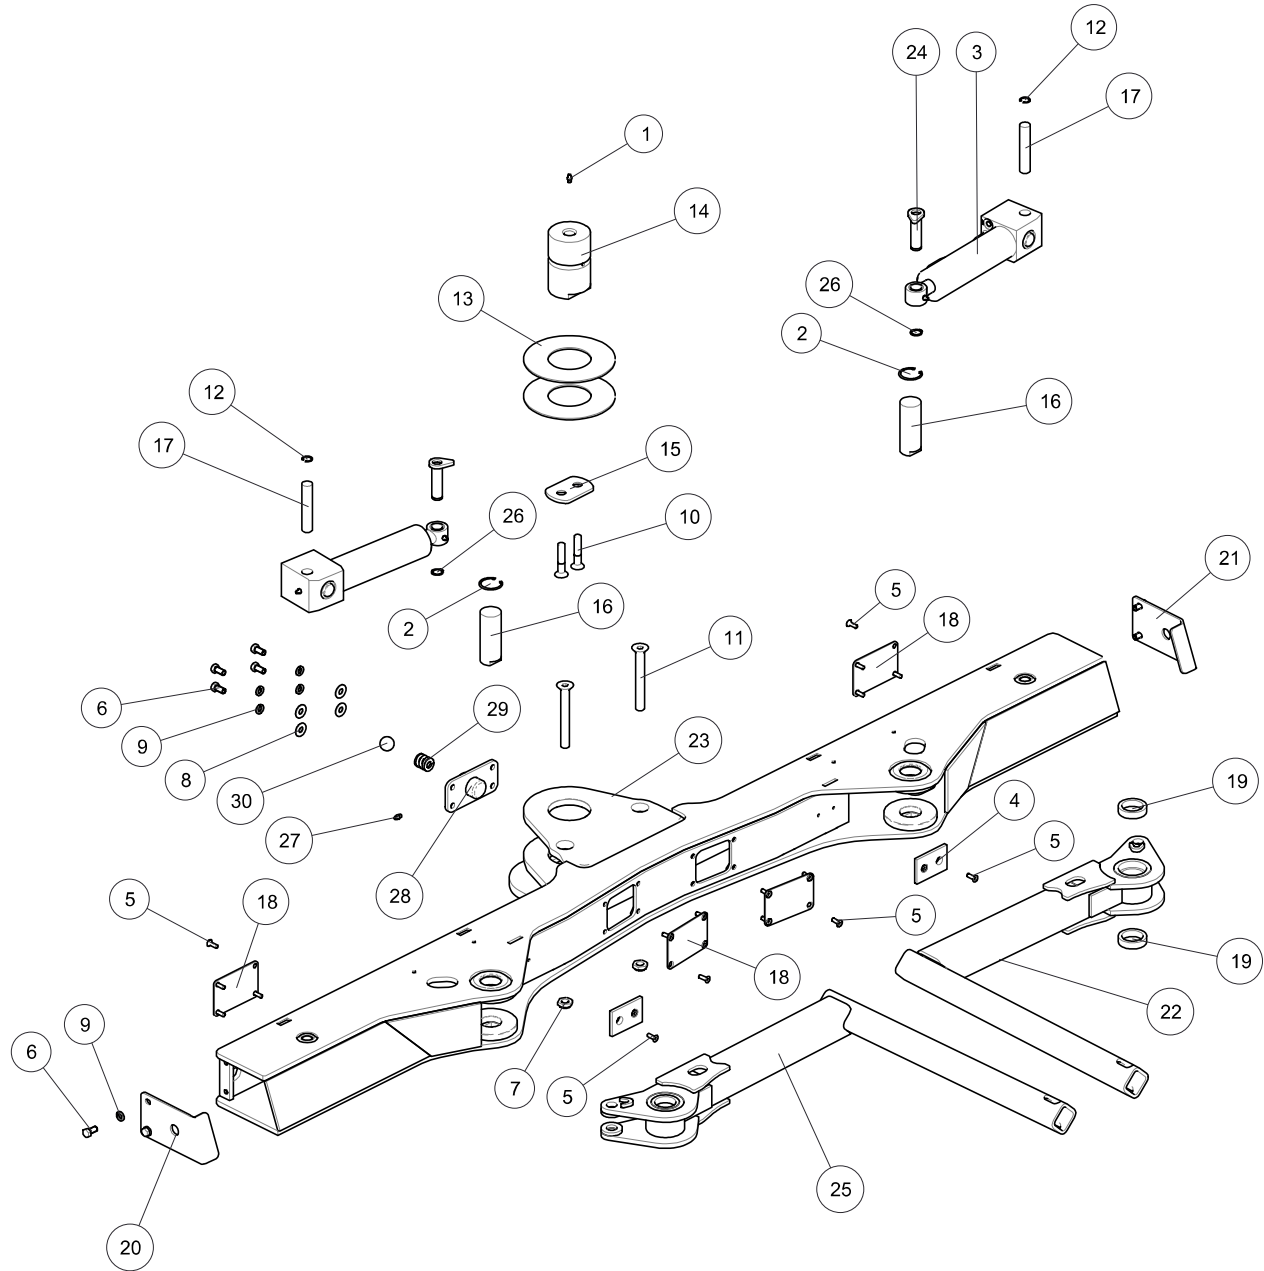

812 Crossbar

Figure 5. 812 Crossbar Assy Figure

Item No.	Part Number	Part Name	QTY	Remarks
1	0300113	GREASE FITTING, 1/4-28 STR	1	
2	0301959	SNAP RING-INTERNAL 1-1/2	2	
3	0311600	CYL, 812 CLAW GEN3, PUSH STYLE	2	
4	0311739	STOP PAD CLAW GEN3 CBAR	2