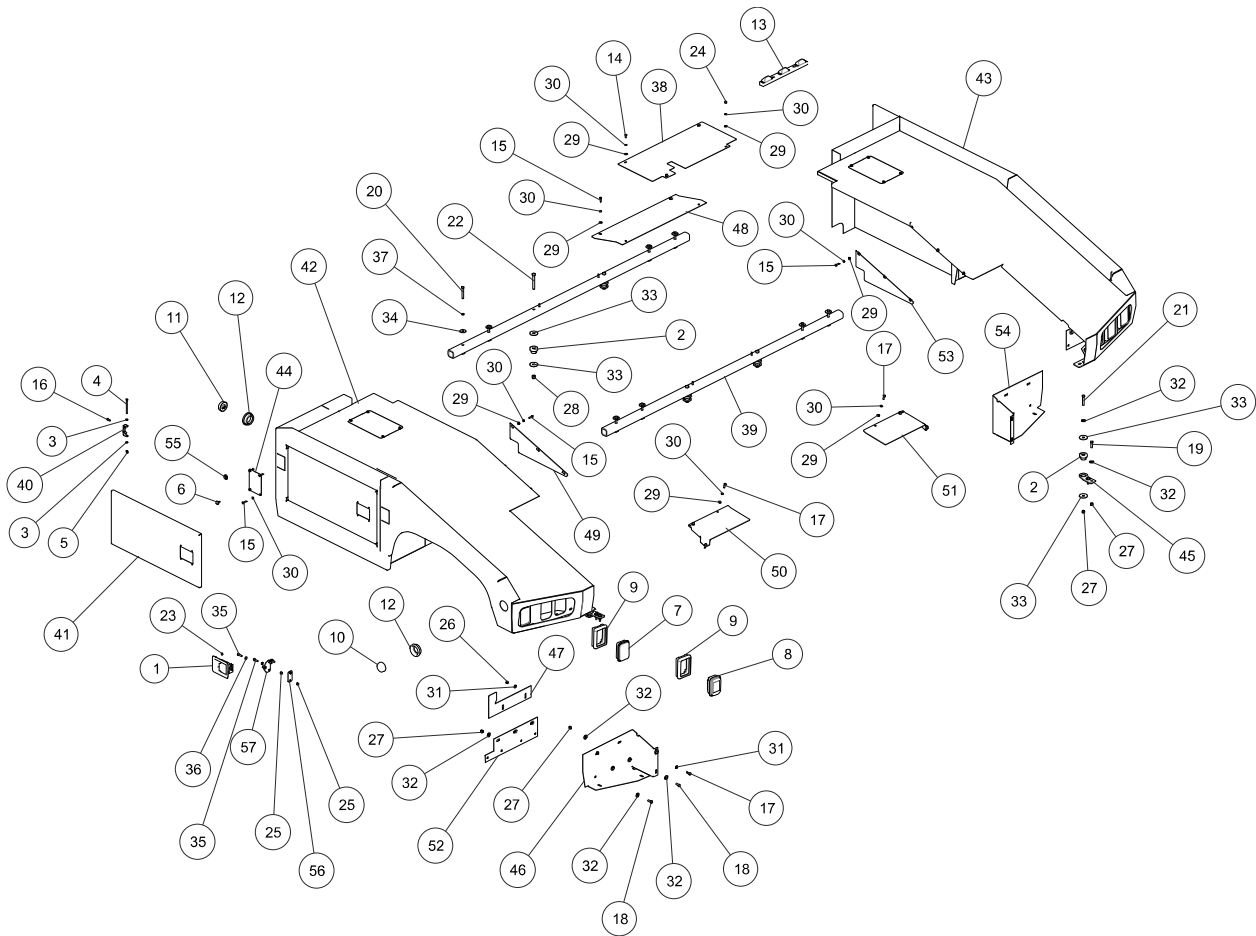

812 Body Assembly Stainless

Figure 3. 812 Body Assembly Stainless

Item No.	Part Number	Part Name	QTY	Remarks
1	0303120	LATCH PADDLE W/GASKET	2	
2	0306680	RUBBER "T" MOUNTS LTI 20203	6	
3	0310602	WASHER, NYLON 1/4"	8	
4	0310653	CLEVIS PIN, 1/4 DIA x 4 Lg.	4	
5	0310709	SPIRAL COTTER PIN	4	
6	0310925	RUBBER BUMP STOP	4	
7	0311507	LIGHT RECT RED LED	4	
8	0311510	LIGHT RECT REVERSE W/REFLEX	2	
9	0311511	LIGHT RECT GROMMET	6	
10	0311512	LIGHT 2.5" RED REFLEX LED	2	
11	0311513	LIGHT 2.5" AMBER REFLEX LED	2	
12	0311516	LIGHT 2.5" GROMMET OPEN BACK	4