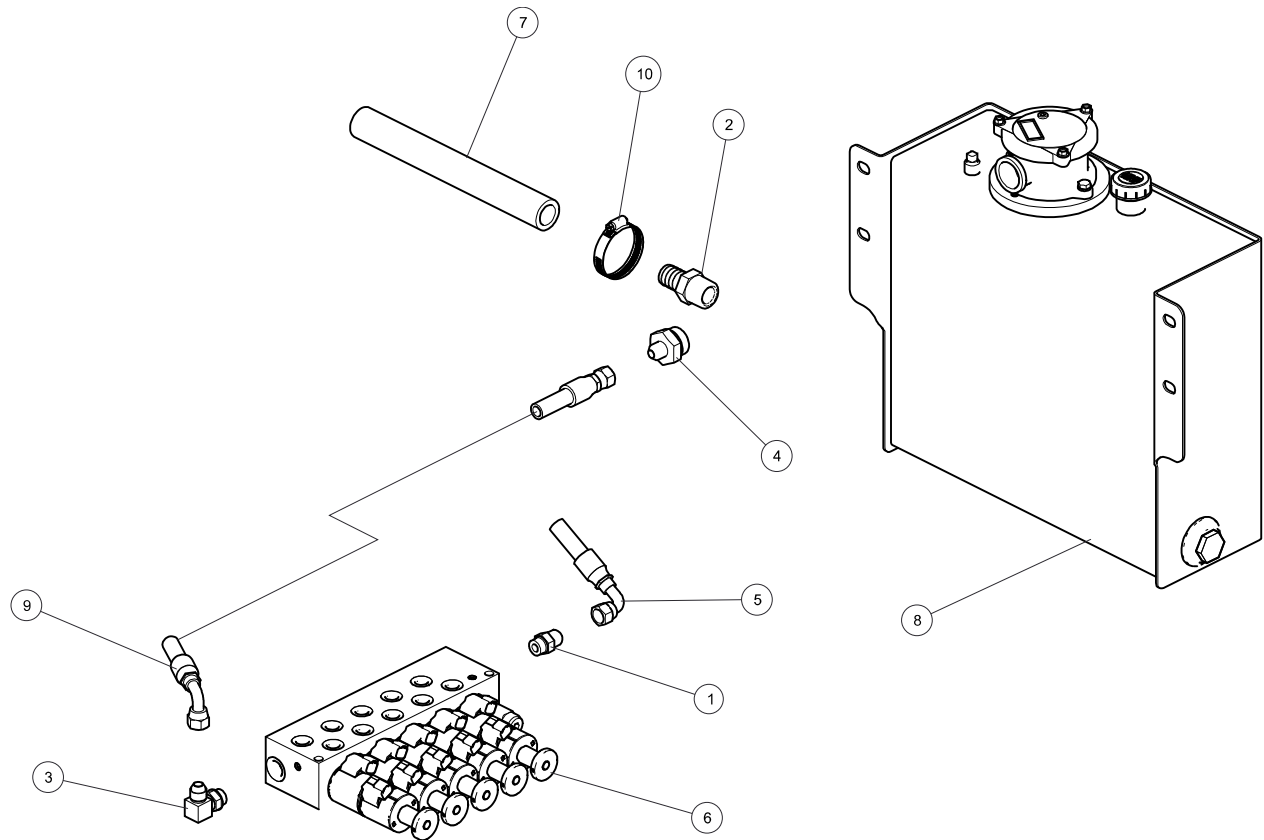

812 Tank Hydraulics

Figure 10. 812 Tank Hydraulic Figure

Item No.	Part Number	Part Name	QTY	Remarks
1	0300041	FITTING, CONNECTOR 8MJ-8MB	1	
2	0300056	FITTING, BARB 16C4-16MP	1	
3	0301388	FITTING, 90ELL, 8MJ-8MB90	1	
4	0302757	FITTING, CONN 8MJ - 16MB	1	
5	0307663	HOSE, HYD ASSY 185" LGTH 90	1	
6	0310573	VALVE, 5 SPOOL 810 PWRTILT	1	
7	0725482	HOSE, SUCTION 17' (1" ID)	1	
8	0910933	HYD TANK ASSY, NARROW	1	
9	810770017	HOSE ASSY 32 8M2T 8FJX90S-8FJX	1	
10	9018092	HOSE CLAMP HS24 *	1	
-		8G 8FJX HOSE END	1