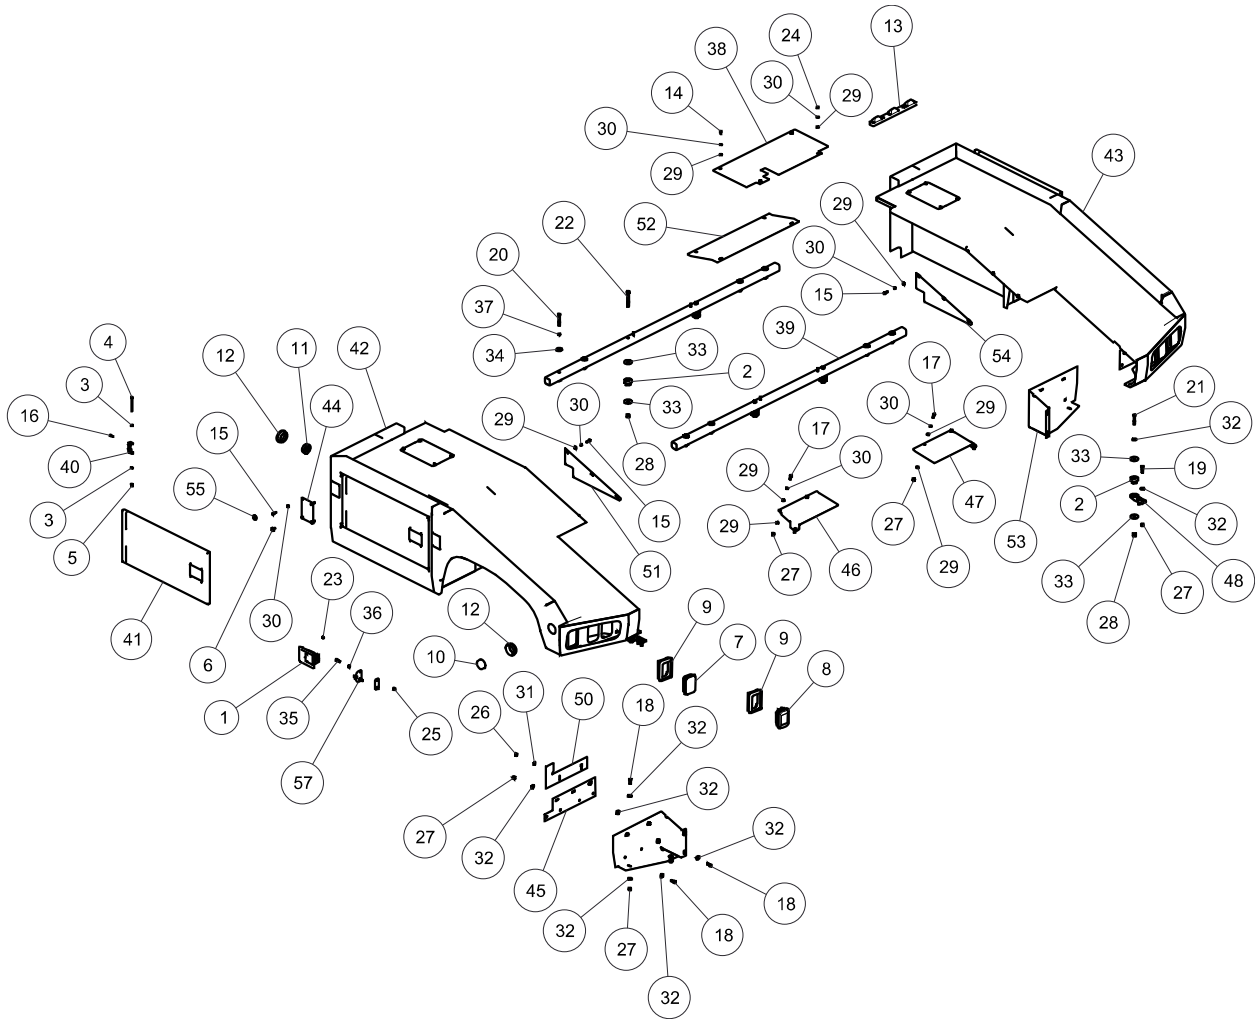

812 Body Assembly Carbon

Figure 2. 812 Body Assembly Carbon.cgm

Item No.	Part Number	Part Name	QTY	Remarks
1	0303120	LATCH PADDLE W/GASKET	2	
2	0306680	RUBBER "T" MOUNTS LTI 20203	6	
3	0310602	WASHER, NYLON 1/4"	8	
4	0310653	CLEVIS PIN, 1/4 DIA x 4 Lg.	4	
5	0310709	SPIRAL COTTER PIN	4	
6	0310925	RUBBER BUMP STOP	4	
7	0311507	LIGHT RECT RED LED	4	
8	0311510	LIGHT RECT REVERSE W/REFLEX	2	
9	0311511	LIGHT RECT GROMMET	6	
10	0311512	LIGHT 2.5" RED REFLEX LED	2