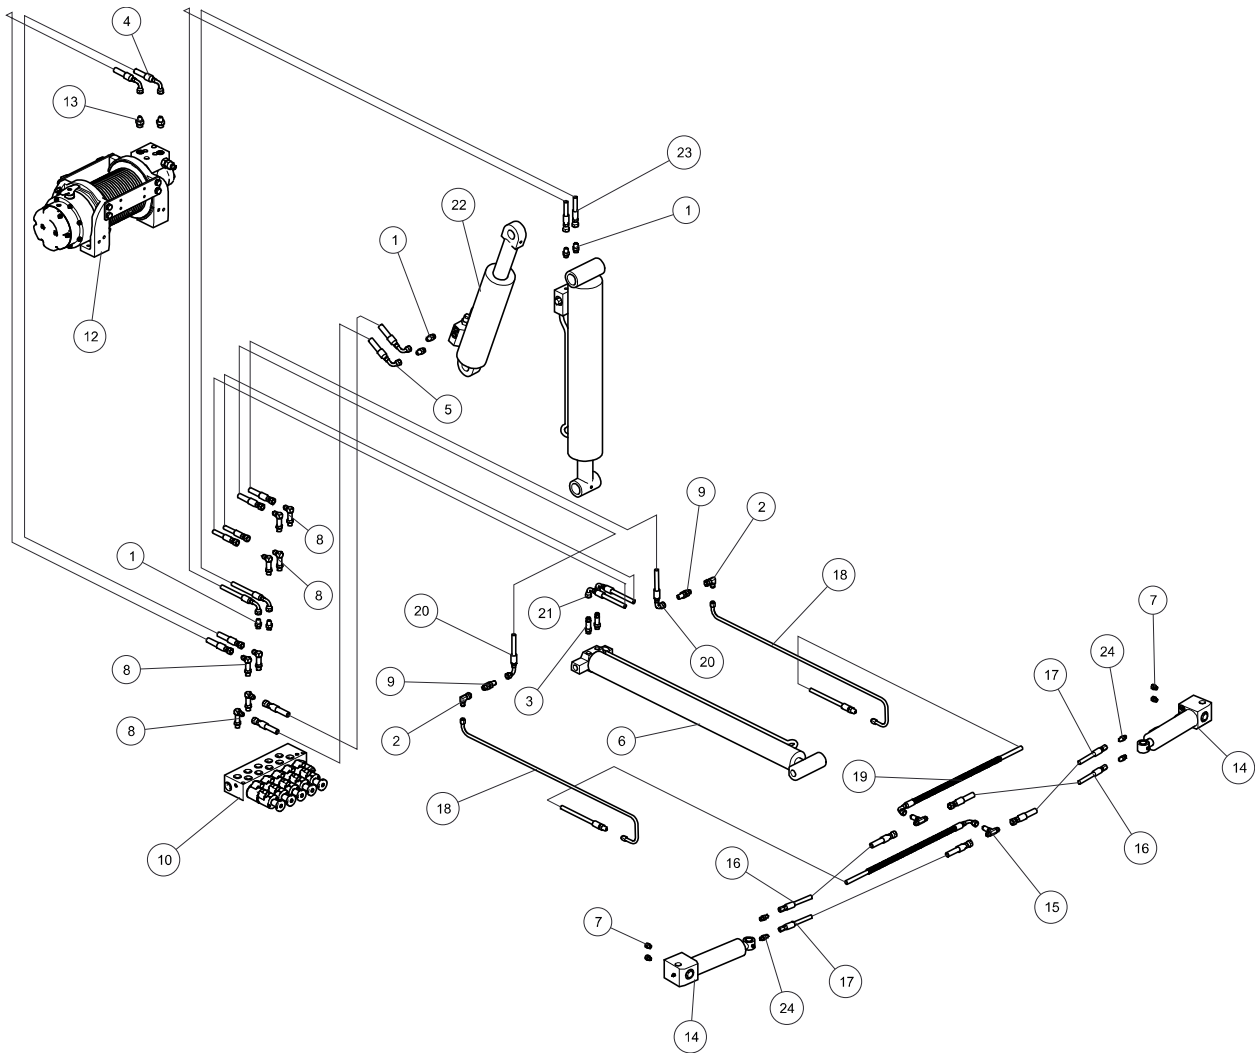

812 Unit Hydraulics

Figure 11. 812 Unit Hydraulics Figure

Item No.	Part Number	Part Name	QTY	Remarks
1	0301522	FITTING, CONN. 6MJ-6MB	2	
1	0301522	FITTING, CONN. 6MJ-6MB	2	
1	0301522	FITTING, CONN. 6MJ-6MB	2	
2	0301696	FITTING, ELB 90 DEG 6MJ-6FJX90	2	
3	0302510	FITTING, 6MJ-6MBL HYD	2	
4	0302604	HOSE HYD, 44"	2	
5	0302814	HOSE HYD, 32"	2	
6	0303020	CYL HYD EXT - EB3 (JI3)	1	
7	0303886	4 MB-PLUG	4