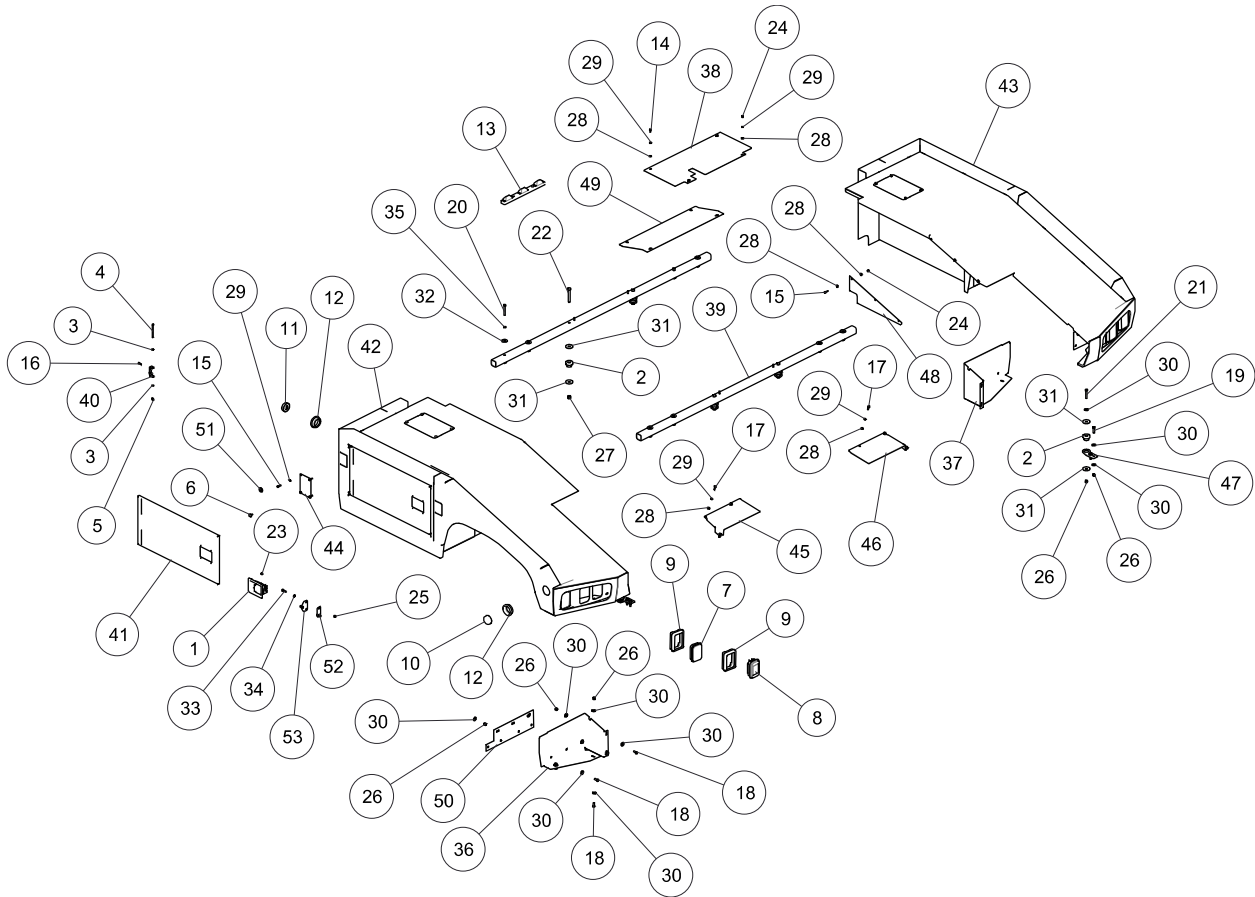

PTC[®]

Test 812 Publication Structure

812 Body Assembly Aluminum

Figure 1. 812 Body Assembly Aluminum

Item No.	Part Number	Part Name	QTY	Remarks
1	0303120	LATCH PADDLE W/GASKET	2	
2	0306680	RUBBER "T" MOUNTS LTI 20203	6	
3	0310602	WASHER, NYLON 1/4"	8	
4	0310653	CLEVIS PIN, 1/4 DIA x 4 Lg.	4	
5	0310709	SPIRAL COTTER PIN	4	
6	0310925	RUBBER BUMP STOP	4	
7	0311507	LIGHT RECT RED LED	4	
8	0311510	LIGHT RECT REVERSE W/REFLEX	2	
9	0311511	LIGHT RECT GROMMET	6	
10	0311512	LIGHT 2.5" RED REFLEX LED	2	
11	0311513	LIGHT 2.5" AMBER REFLEX LED	2	
12	0311516	LIGHT 2.5" GROMMET OPEN BACK	4	

Item No.	Part Number	Part Name	QTY	Remarks
13	0311531	LIGHT 3 RED ID BAR LED	1	
14	0400059	SCREW, 1/4-20X5/8 HHC GR5	2	
15	0400070	SCREW, 1/4-20X1 HHC GR5	22	
16	0400075	SCREW, 1/4-20X3/4 SHC	8	
17	0400109	SCREW, 5/16-18X1 HHC GR5	6	
18	0400126	SCREW, 3/8-16X1 HHC GR5	14	
19	0400132	SCREW, 3/8-16X1-1/2 HHC GR5	4	
20	0400133	SCREW, 3/8-16X3 HHC GR5	8	
21	0400150	SCREW, 3/8-16X2-1/2 HHC GR5	2	
22	0400237	SCREW, 1/2-13X4 HHC GR5	4	
23	0400351	NUT, 8-32 HEX	8	
24	0400367	NUT, 1/4-20 LOK	8	
25	0400381	NUT, 5/16-18 HEX	4	
26	0400392	NUT, 3/8-16 LOK	20	
27	0400408	NUT, 1/2-13 LOK	4	
28	0400451	WASHER, 1/4	22	
29	0400452	LKWASHER, 1/4	26	
30	0400480	WASHER, 3/8	38	
31	0400498	WASHER, 1/2X2X0.125	12	
32	0400888	WASHER, 3/8 FEN	8	
33	0402032	SCREW, 5/16-18X1 HHC SS	4	
34	0402118	LKWASHER, 5/16 SS	4	
35	0402121	LKWASHER, 3/8 SS	8	
36	0718907	LH TAIL LIGHT COVER PANEL	1	
37	0718908	RH TAIL LIGHT COVER PANEL	1	
38	0723146	COVER, REAR VALVE 810 P/TILT	1	
39	0807232	TUBE MOUNTING WELDT	2	
40	0807557	HINGE WLMT, CS BODY 440	4	
41	0807659	DOOR WLMT, ALUM BODY 2465/V-24	2	
42	0807920	BODY WLMT, 810 LH AL 2011 BOX	1	
43	0807921	BODY WLMT, 810 RH AL 2011 BOX	1	
44	805040005	COVER PLATE-BOOM END (RE	2	
45	810010007	PANEL - LH REAR SLOPE ALUM	1	
46	810017007	PANEL - RH REAR SLOPE ALUM	1	