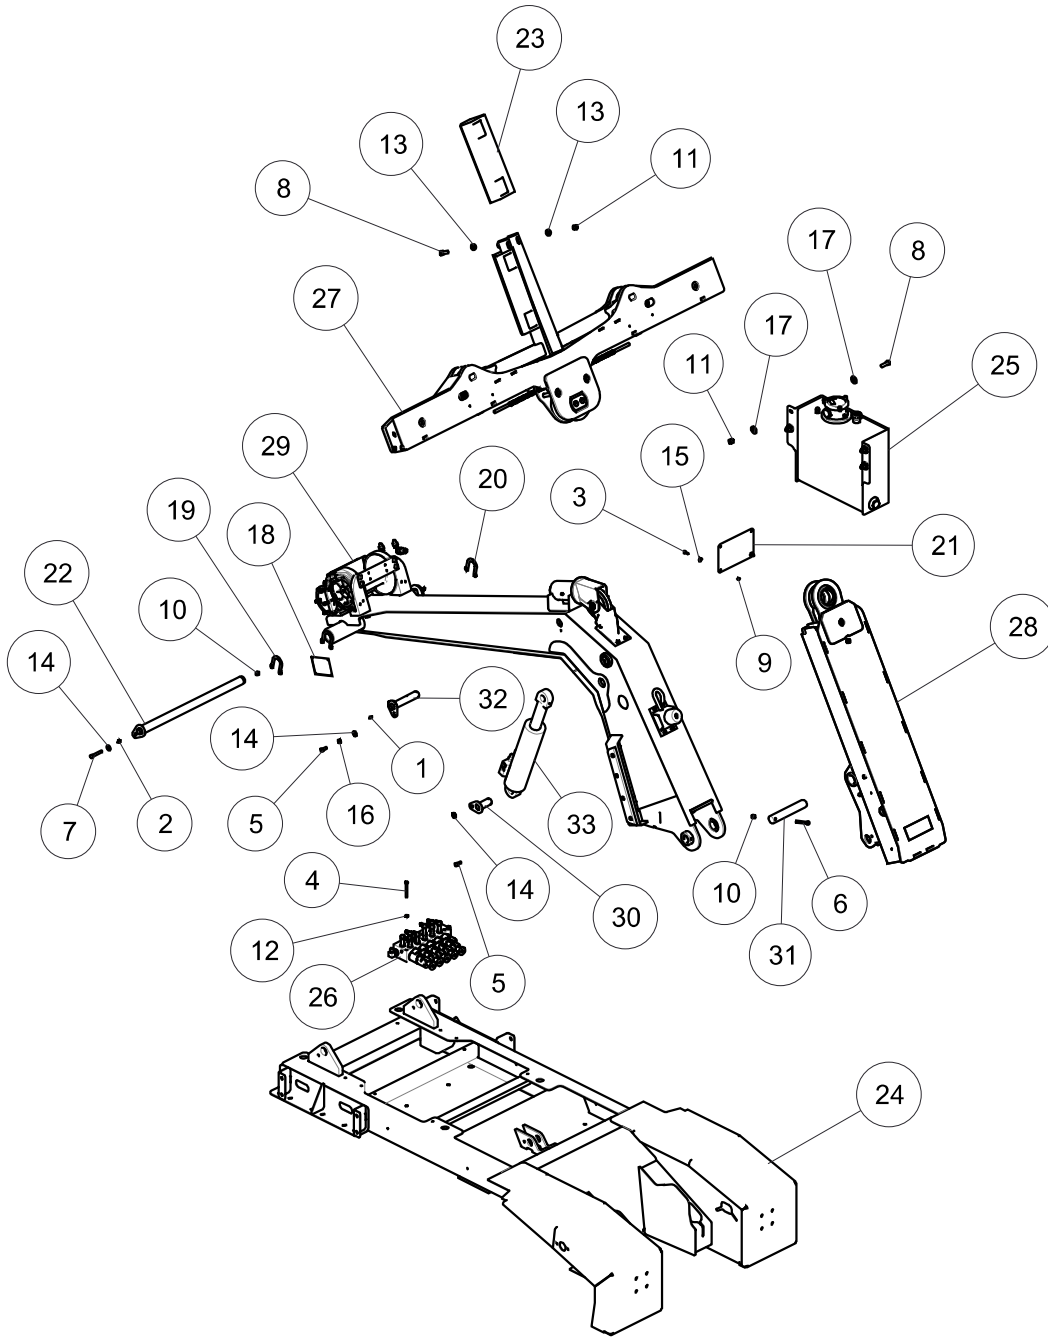

812 BUA Subframe Assembly

Figure 7. 812 BUA / Subframe Assembly

Item No.	Part Number	Part Name	QTY	Remarks
1	0300113	GREASE FITTING, 1/4-28 STR	2	
2	0301895	GREASE FITTING, 1/8 STR PTF	2