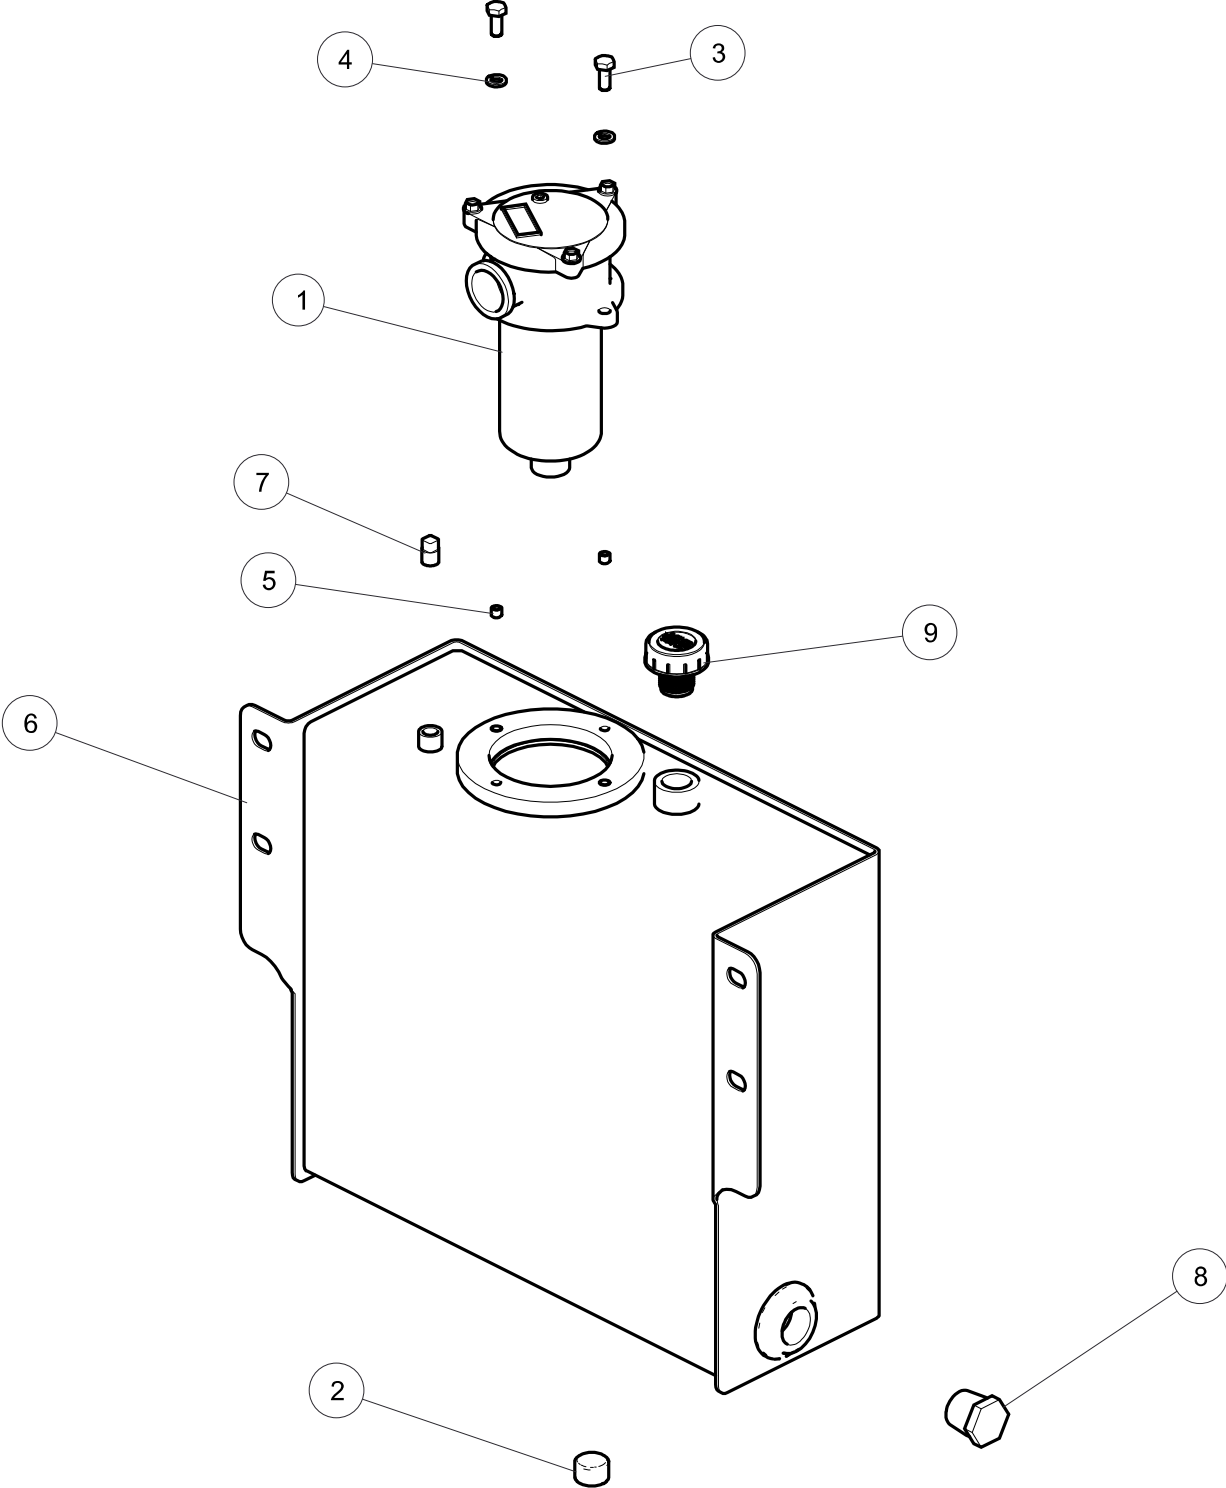

812 Tank Assembly

Figure 6. 812 Tank Assembly Figure

Item No.	Part Number	Part Name	QTY	Remarks
1	0310296	FILTR HEAD ASSY W' ELEMENT	1	
2	0310462	PLUG - 3/4 NPT HEX - MAGNETIC	1	
3	0400118	SCREW, 5/16-18X3/4 HHC GR5	2	
4	0400464	LKWASHER, 5/16	2	
5	0400748	SET SCREW, 5/16-18X1/4 SOC	2	
6	0807895	HYD TANK WLMT, NARROW	1	
7	9011011	1/4 SQ HD PIPE PLUG	1	
8	9012839	1 PIPE PLUG	1	
9	9018131	BREATHER CAP (LUCAS) 3/4	1