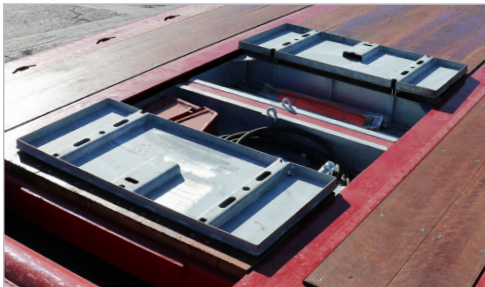

Easily Adjust Ground Clearance from 6" to 20"

Optional Stop Tail Turn with Work Light Gooseneck Mounted

Lift Assist Storage Rack for Optional Bus Ramps

Storage Between Main Frame at Front of Lower Deck with Weight Bearing Lockable Lids

Angled D-Rings, 12" Swing-Out Riggers, Secondary Locations for Hydraulic Quick Couplers

Rear Mounted Control Panel for Enhanced Work Lights, Extendable Locks, Ride Height Controls

4 Position Extendable Lower Deck – Closed, 2½', 5', or 8' Lock Positions, Soft Transitions from Front Approach to Rear Bumper, Ramp Filler with Adjustable Slope Ramp for Safe Transition to Trunnion

Full Length Recessed Boom Trough, Dropped Wheel Bolster

Four Light Combo – High Visibility LED Lights, Stop-Tail-Turn Strobe (STD)