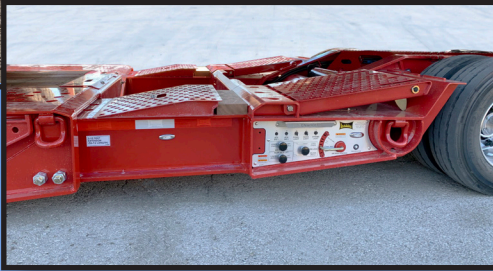

Welcome to the Family!
850XT EXTENDABLE DETACH

LANDOLL TRAILERS

**THE MOST MULTI-PURPOSE TRAILER
LANDOLL HAS EVER BUILT...**

1-800-428-5655 | www.landoll.com/trailers

Pin-On Assist Ramp with Traction Bars and Keyhole Tie Downs on Approach

Easily Adjust Ground Clearance from 6" to 20"

Optional Stop Tail Turn with Work Light Gooseneck Mounted

Lift Assist Storage Rack for Optional Bus Ramps

Storage Between Main Frame at Front of Lower Deck with Weight Bearing Lockable Lids

Angled D-Rings, 12" Swing-Out Riggers, Secondary Locations for Hydraulic Quick Couplers

Rear Mounted Control Panel for Enhanced Work Lights, Extendable Locks, Ride Height Controls

4 Position Extendable Lower Deck – Closed, 2½', 5', or 8' Lock Positions, Soft Transitions from Front Approach to Rear Bumper, Ramp Filler with Adjustable Slope Ramp for Safe Transition to Trunnion

Full Length Recessed Boom Trough, Dropped Wheel Bolster

Four Light Combo – High Visibility LED Lights, Stop-Tail-Turn Strobe (STD)